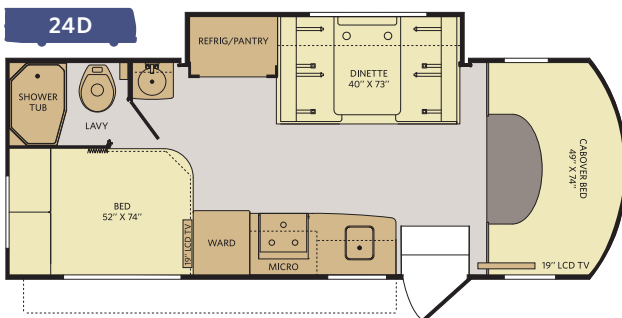

INTERIOR STORAGE CAPACITY: 43 CU. FT.
 EXTERIOR STORAGE CAPACITY: 33 CU. FT. Available options: 351

INTERIOR STORAGE CAPACITY: 35 CU. FT.
 EXTERIOR STORAGE CAPACITY: 33 CU. FT. Available options: 351

WEIGHTS & MEASUREMENTS