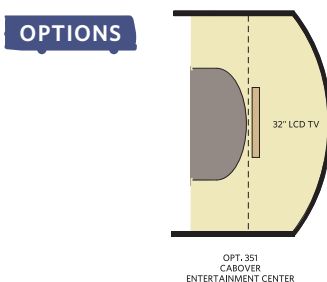

INTERIOR STORAGE CAPACITY: 43 CU. FT.
 EXTERIOR STORAGE CAPACITY: 33 CU. FT. Available options: 351

INTERIOR STORAGE CAPACITY: 35 CU. FT.
 EXTERIOR STORAGE CAPACITY: 33 CU. FT. Available options: 351

WEIGHTS & MEASUREMENTS