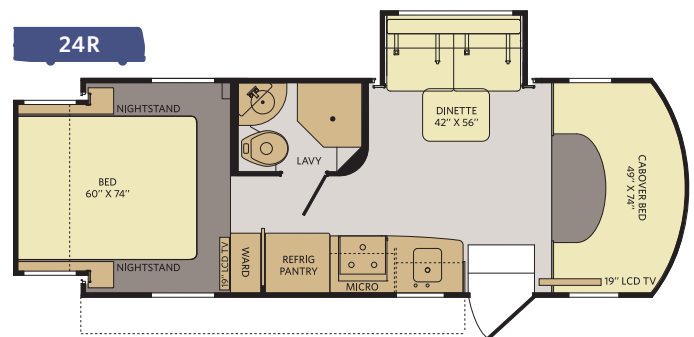

INTERIOR STORAGE CAPACITY: 43 CU. FT.
 EXTERIOR STORAGE CAPACITY: 33 CU. FT. Available options: 351

INTERIOR STORAGE CAPACITY: 35 CU. FT.
 EXTERIOR STORAGE CAPACITY: 33 CU. FT. Available options: 351

WEIGHTS & MEASUREMENTS